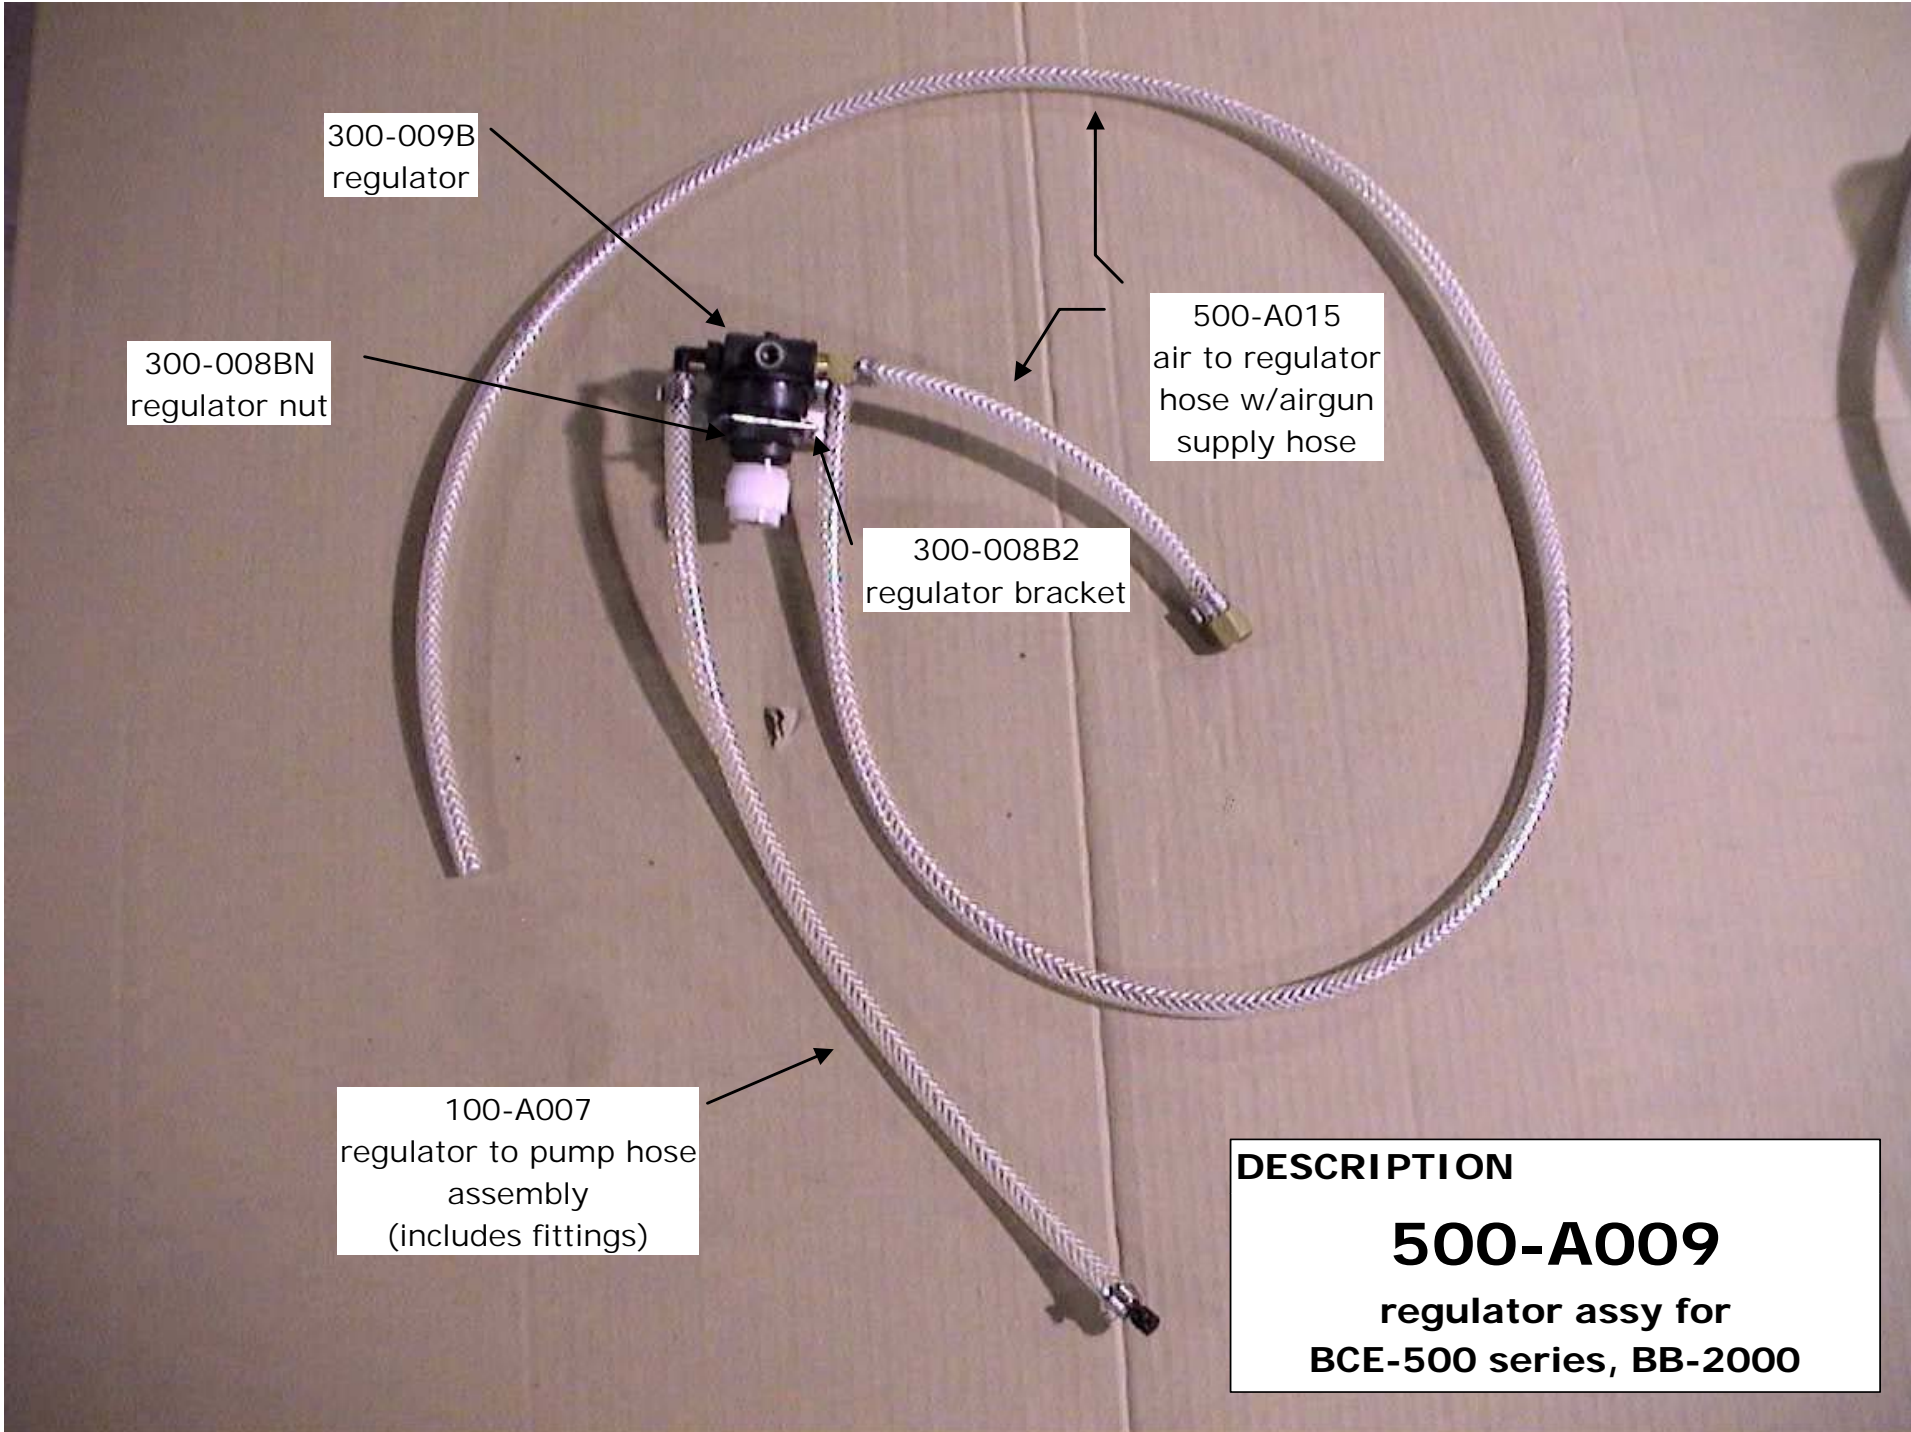

Preserving The Earth's Natural Resources — Assuring A Safe Workplace For All

500-002
cover

500-011
Basin Assembly
(does not include tools,
pump, regulator, or
parts tray)

500-A007
drum and dolly assembly
(includes spigot, pickup
tube, and dolly supports)

300-024
4 inch caster (sold each)

**To order parts,
call 800-248-8650**

BCE-500
major parts breakdown

300-009B
regulator

300-008BN
regulator nut

500-A015
air to regulator
hose w/airgun
supply hose

300-008B2
regulator bracket

100-A007
regulator to pump hose
assembly
(includes fittings)

DESCRIPTION

500-A009
regulator assy for
BCE-500 series, BB-2000

500-A012
gun with brush tip

500-A045
gun with injector
nozzle

300-001B-2
fluid quick
disconnect fitting

500-A023
tool hose assembly
with brass fittings

DESCRIPTION

500-A100

**tool hose assembly with hoses,
guns, brush, and injector nozzle
BCE-300 series, BCE-500 series**

500-040
3/4 MNPT x 3/8
elbow fitting